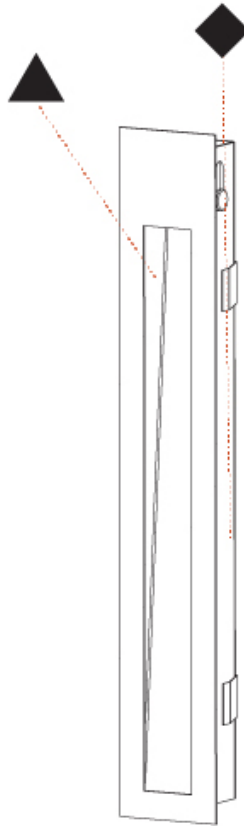

DELIGHT STRING WIDE RECESSED

A35699-

PROJECT
TYPE
SPECIFIER
QUANTITY
DATE

A