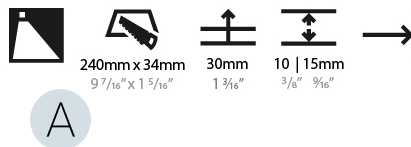

GENERAL

Series: Delight
Subseries: Delight String Wide
Partner: Prolicht
Division: Architectural
Installation: Recessed
Product Type: Step Light
Mounting Location: Wall
Light Distribution: Asymmetric

PHYSICAL

Shape: Rectangle
Length (mm): 250
Length (in): 9 13/16
Width (mm): 40
Width (in): 1 9/16
Height (mm): 250
Depth (mm): 26
Height (in): 9 13/16
Depth (in): 1
Ceiling Thickness (mm): 10 / 12 / 15
Ceiling Thickness (in): 3/8 or 1/2 or 9/16
Min. Recessing Depth (mm): 30
Min. Recessing Depth (in): 1 3/16
Weight (kg): .83
Weight (lbs): 1.8
Fixture Finish: SSR / BKV / CWI / CRY / HAB / UFT / ITA / RUA / FTG / MYG / LOD / PUS / FRO / FUP / KIA / POP / BLS / SPG / MEY / GOH / CHC / COM / ABZ / JAG / OBR / MOS / ROR
Fixture Material: Aluminum
Cut-out Measurements: 240mm / 9 7/16" x 34mm / 1 5/16"

ELECTRICAL

Lamp Type: LED (Zhaga Standard)
Input Wattage (W): 2.2
Total Output Wattage (W): 2
Dimming: 0-10V Dimming / Phase Dimming (120Vac Only)
Driver Included: No
Driver Location: Remote
Driver Type: Constant Current - 120 / 277Vac
Driver Class: Class 2
Input Voltage (V): 120 - 277
Constant Current (MA): 700

LED

Number of LEDs: 1
Color Temperature (°K): 2700 / 3000 / 3500 / 4000
Max. Delivered Lumen (lm): 60 / 60 / 68 / 70
CRI: >90 CRI
Lamp Life (hrs): 50000

OPTICAL

RATINGS AND CERTIFICATIONS

Certified By: Certified for North American Standards
IP rating: IP20